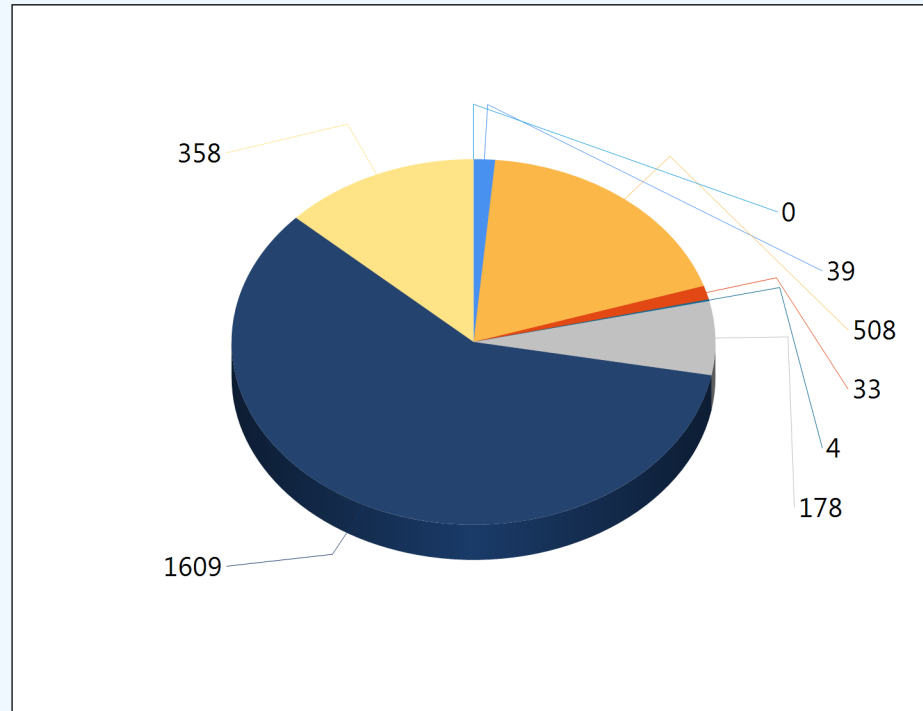

CTS Caseload as of 24.10.2016

Group Legend

- Working Age-Non-Passported-Disabled Child Premium
- Working Age-Non-Passported-Other
- Working Age-Non-Passported-Severe Disability
- Working Age-Non-Passported-War Pensioners
- Working Age-Passported-Disabled Child Premium
- Working Age-Passported-Other
- Working Age-Passported-Severe Disability
- Working Age-Passported-War Pensioners